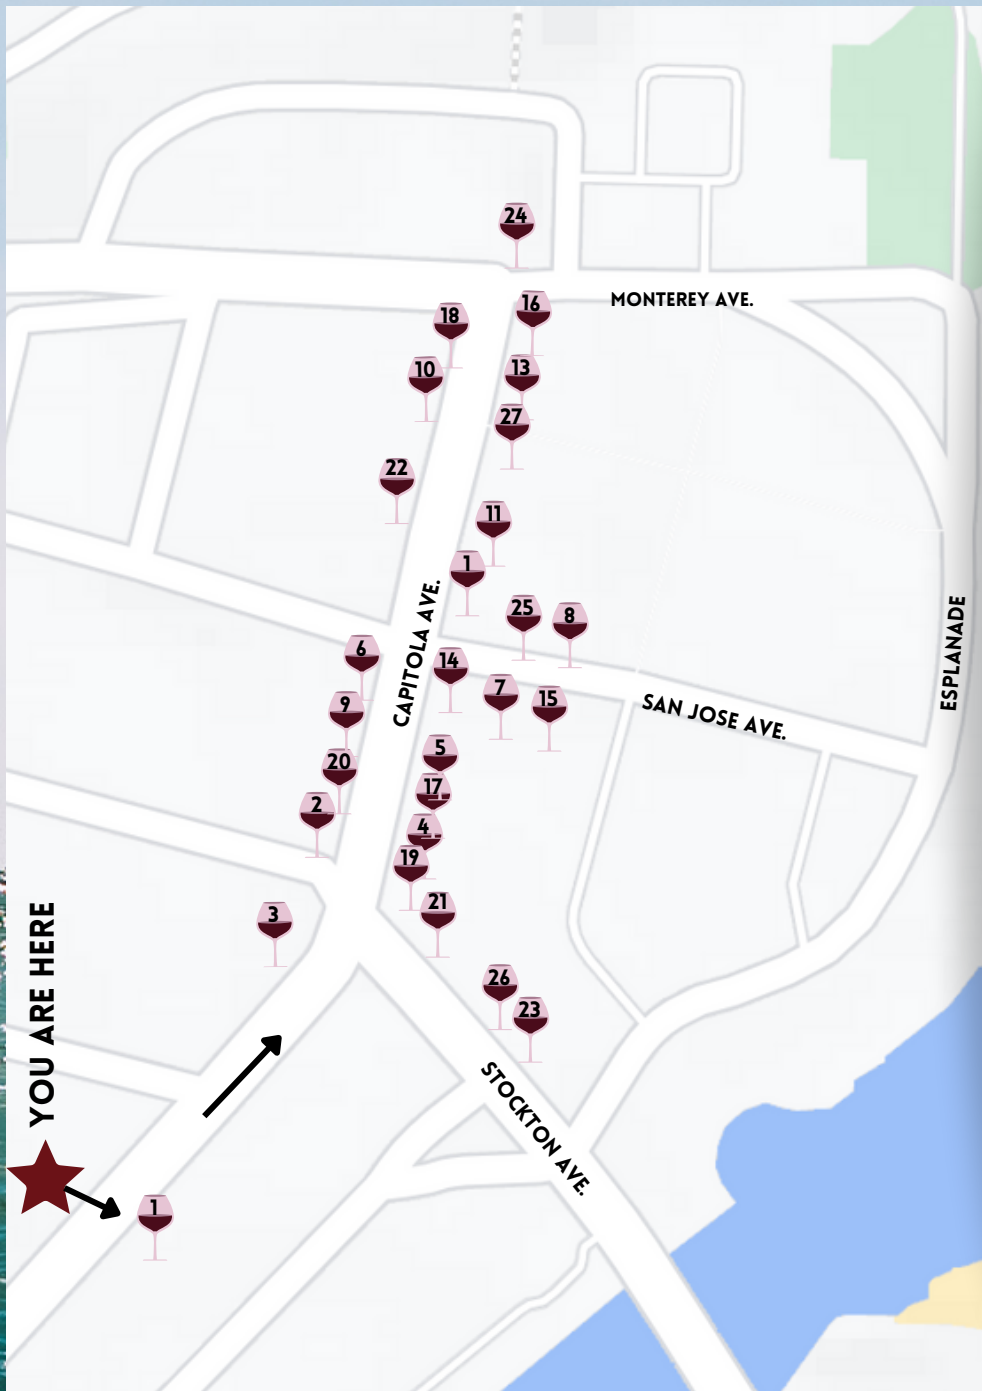

TASTING MAP

PARTICIPATING BUSINESSES

1. ART INSPIRED
2. SUPER SILVER
3. KATALINA'S BY THE SEA
4. BIG KAHUNA
5. CRAFT GALLERY
6. OCEANIA
7. PUEBLO VIEJO
8. SWEET ASYLUM
9. CAPITOLA PAWS
10. MIA BELLA ADONIC
11. CAPITOLA REEF
12. XANDRA SWIMWEAR
13. PHOEBE'S
14. SANTA CRUZ APPAREL
15. TONY PAGLIARO GALLERY
16. ETHOS
17. VANITY BY THE SEA
18. KICKBACK
19. HOT FEET
20. NECTAR
21. COASTAL LIFE
22. LUMEN GALLERY
23. SEA LEVEL
24. BRAD'S BARKERY
25. CLEMENTINE & CO.
26. EUPHORIA RIO MIX
27. CAPITOLA SEASHELLS